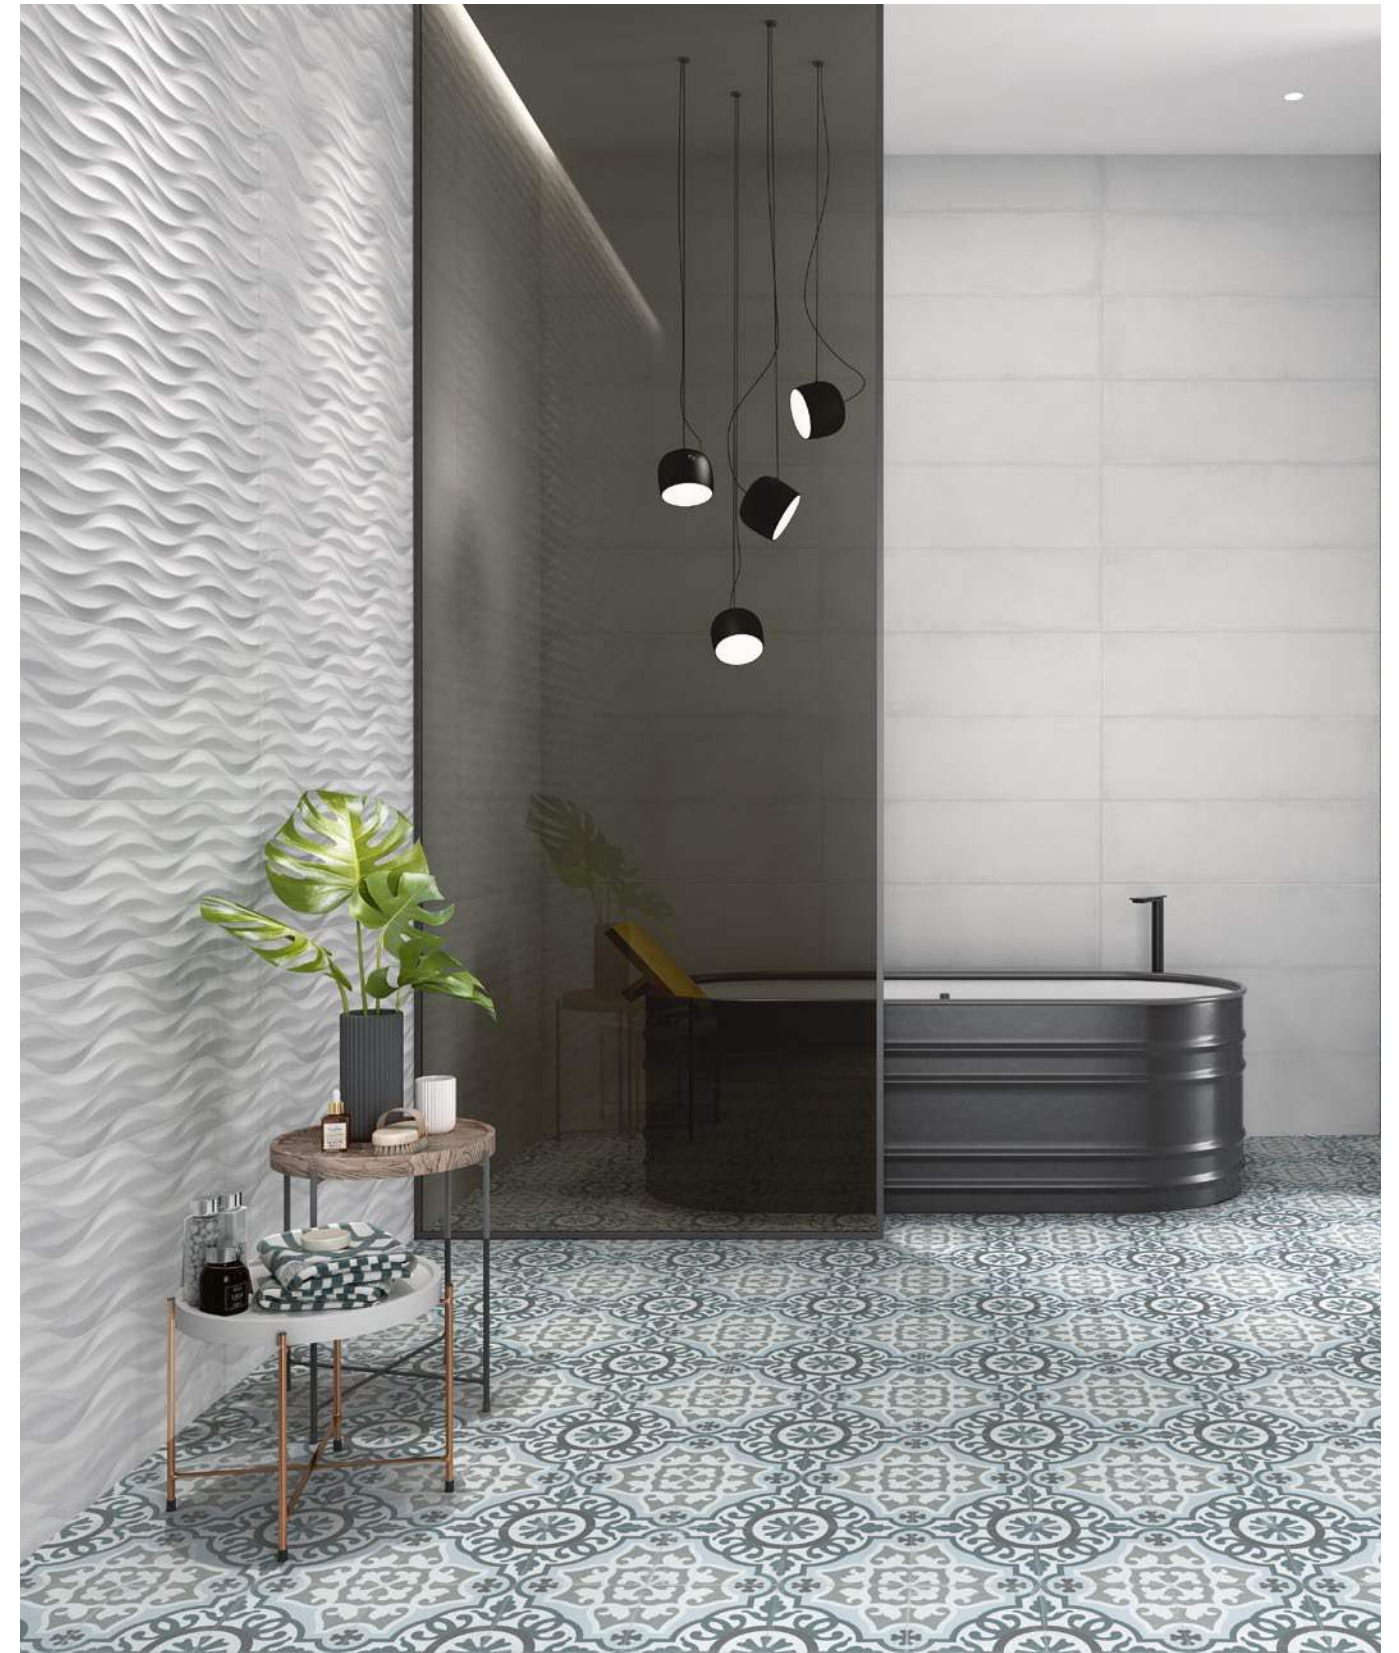

Wall: Tango Grey_Grey Wave_Pampa Ornato 29,75x99,55 cm

Floor: Tango Pampa Natural 59,2x59,2 cm

Series	Format&Thickness	Unit	Boxes/Pallet	m²/Pallet	m²/Box	Pieces/Box	Kg/Pallet	Kg/Box
Tango / Ornato	29,75x99,55x0,74 cm	m2	44	78,32	1,780	6	1100	24,61
Tango Wave	29,75x99,55x0,74 cm	m2	44	65,12	1,480	5	950	21,21
Glimpse Wave	29,75x99,55x0,74 cm	m2	21	24,78	1,18	4	358	16,20
Tango Corner	1,5x29,75 cm	pz	36	3,85	0,107	24	100	2,40
Geneva Lista	1x99,55 cm	pz	15	4,49	0,299	30	70	3,10
Tango Mos. 2,5x2,5	29,75x29,75 cm	pz	36	28,69	0,797	9	361	9,40