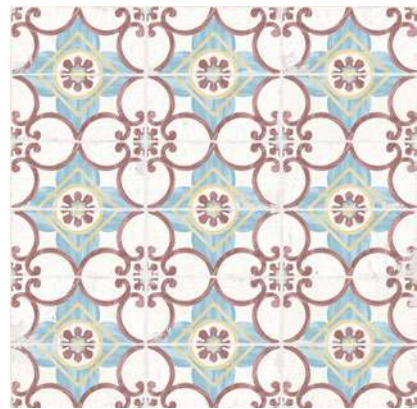

aparici

SÃO LUIS COLLECTION

CERAMIC WALL TILES - REVESTIMIENTO CERÁMICO | PORCELAIN - PORCELÁNICO | IN & OUT - INTERIOR & EXTERIOR

SÃO LUIS

Porcelain Straight Edge Slight Variation Pre-scored
 Porcelánico Ángulo Recto Ligera Variación Preincisión

São Luis Mérces Natural
 59,2x59,2 cm - 23,3"x23,3"
 G-3146

São Luis Neto Natural
 59,2x59,2 cm - 23,3"x23,3"
 G-3146

São Luis Azevedo Natural
 59,2x59,2 cm - 23,3"x23,3"
 G-3146
 PRESCORED GUIDELINES PG 357
 CONSEJOS PRECORTE PG 357

São Luis Sacra Natural
 59,2x59,2 cm - 23,3"x23,3"
 G-3146

São Luis Mix Natural
 59,2x59,2 cm - 23,3"x23,3"
 G-3146
 SÃO LUIS MIX NATURAL - 6 FACES.
 SÃO LUIS MIX NATURAL - 6 CARAS.

Complementary Pieces | Skirting
 Piezas Complementarias | Rodapiés