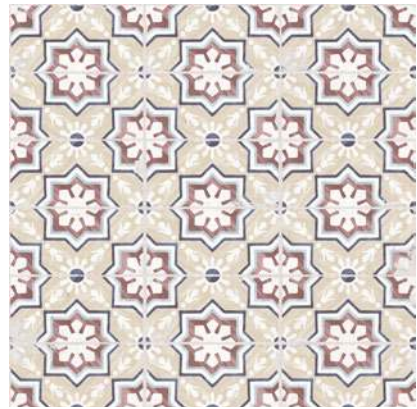

aparici

SÃO LUIS COLLECTION

CERAMIC WALL TILES - REVESTIMIENTO CERÁMICO | PORCELAIN - PORCELÁNICO | IN & OUT - INTERIOR & EXTERIOR

SÃO LUIS

Porcelain Straight Edge Slight Variation Pre-scored
 Porcelánico Ángulo Recto Ligera Variación Preincisión

São Luis Mérces Natural
 59,2x59,2 cm - 23,3"x23,3"
 G-3146

São Luis Neto Natural
 59,2x59,2 cm - 23,3"x23,3"
 G-3146

São Luis Azevedo Natural
 59,2x59,2 cm - 23,3"x23,3"
 G-3146
 PRESCORED GUIDELINES PG 357
 CONSEJOS PRECORTE PG 357

São Luis Sacra Natural
 59,2x59,2 cm - 23,3"x23,3"
 G-3146

São Luis Mix Natural
 59,2x59,2 cm - 23,3"x23,3"
 G-3146
 SÃO LUIS MIX NATURAL - 6 FACES.
 SÃO LUIS MIX NATURAL - 6 CARAS.

Complementary Pieces | Skirting
 Piezas Complementarias | Rodapiés