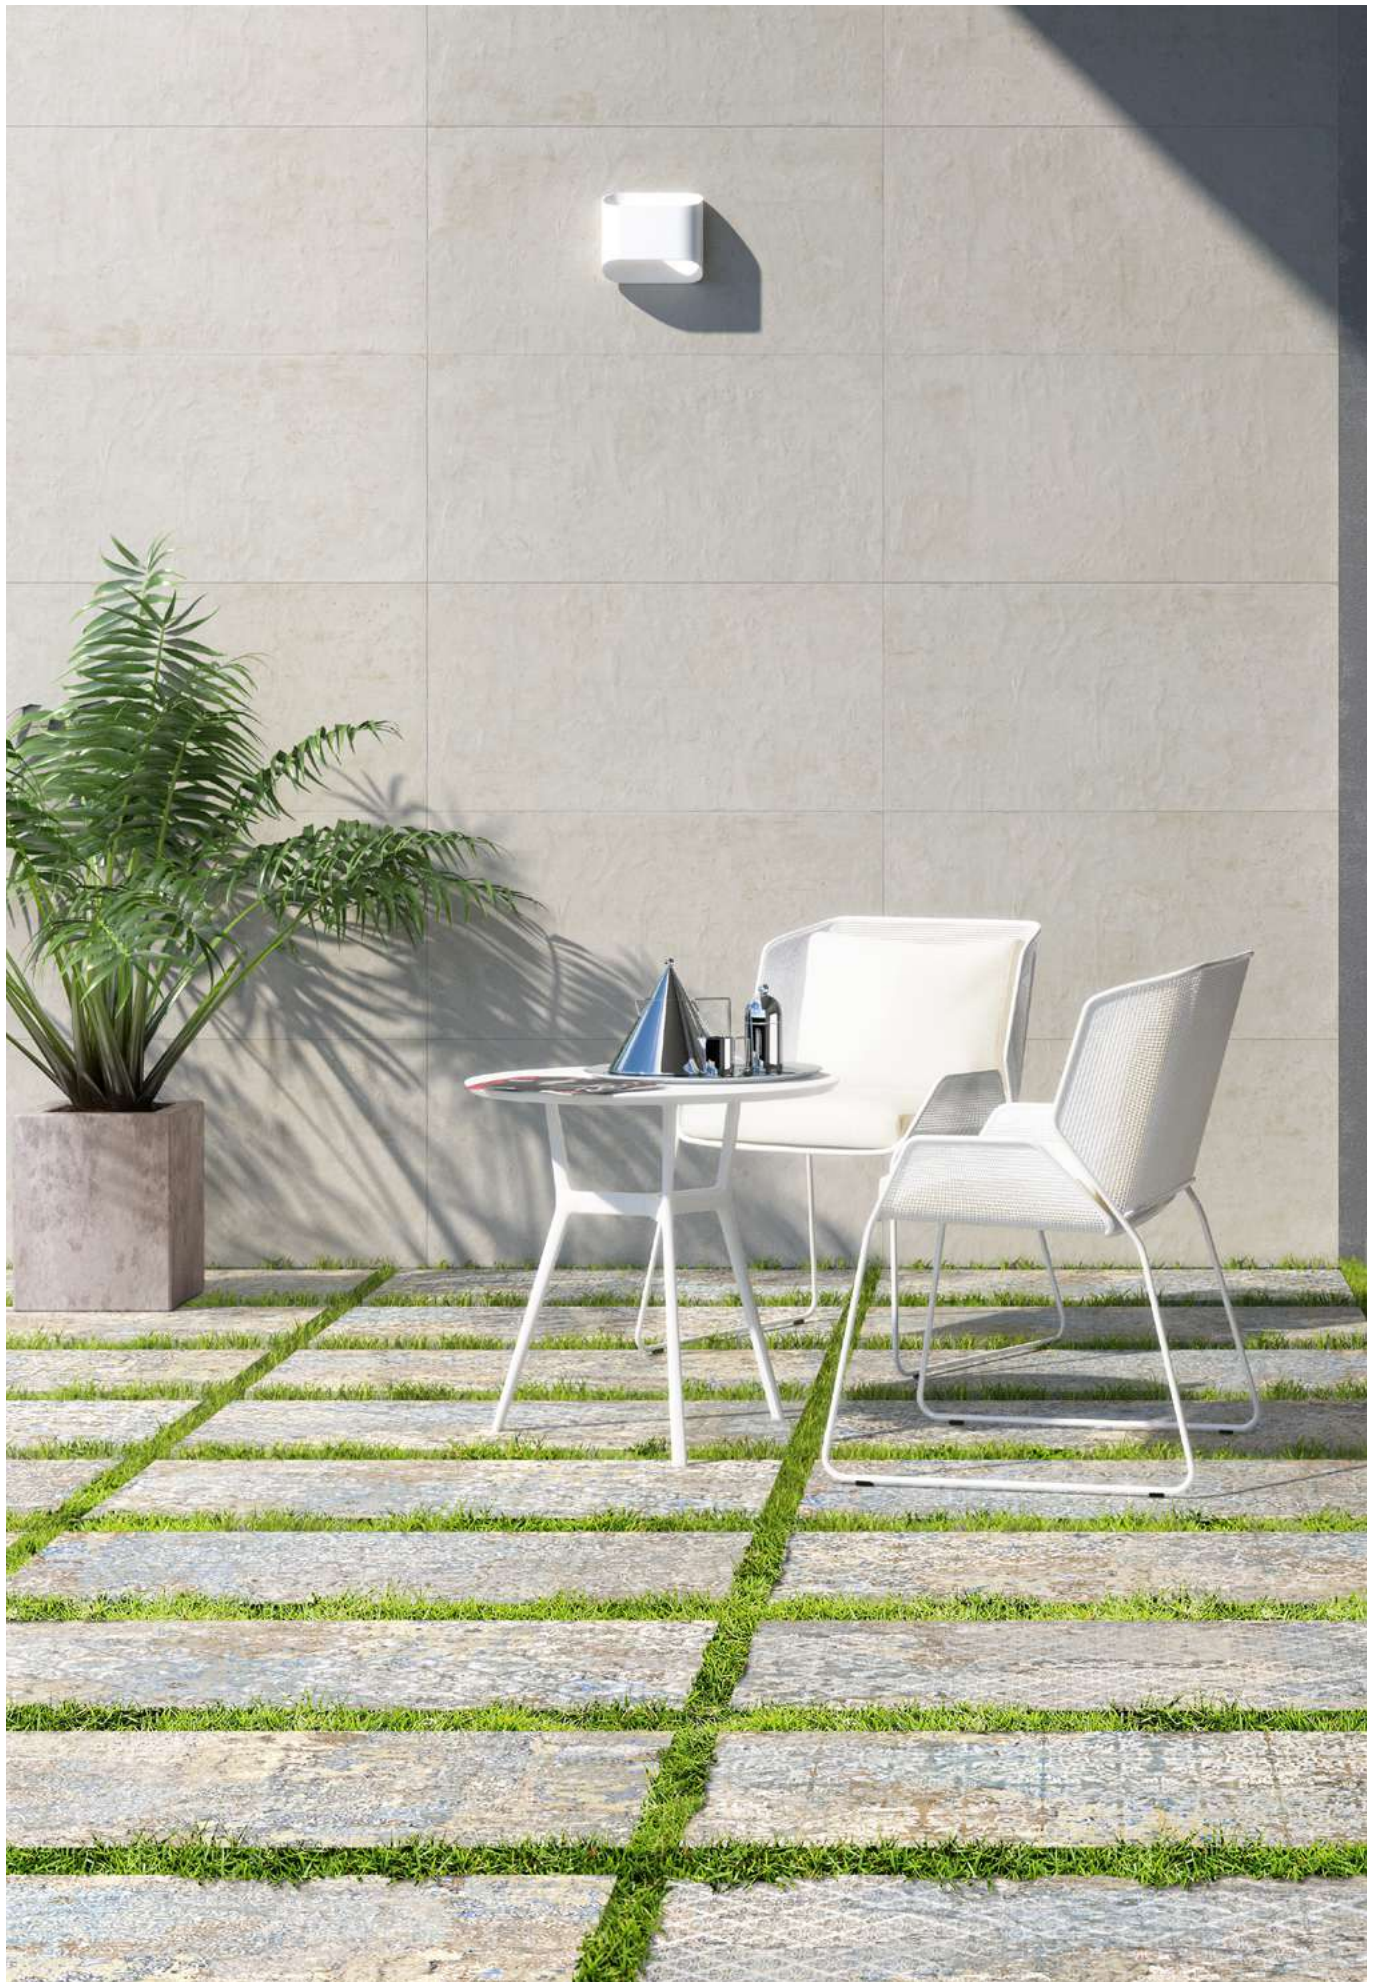

Floor: Carpet Vestige Outdoor 2CM 50x100 cm

Wall: Ronda Ivory Natural 49,75x99,55 cm